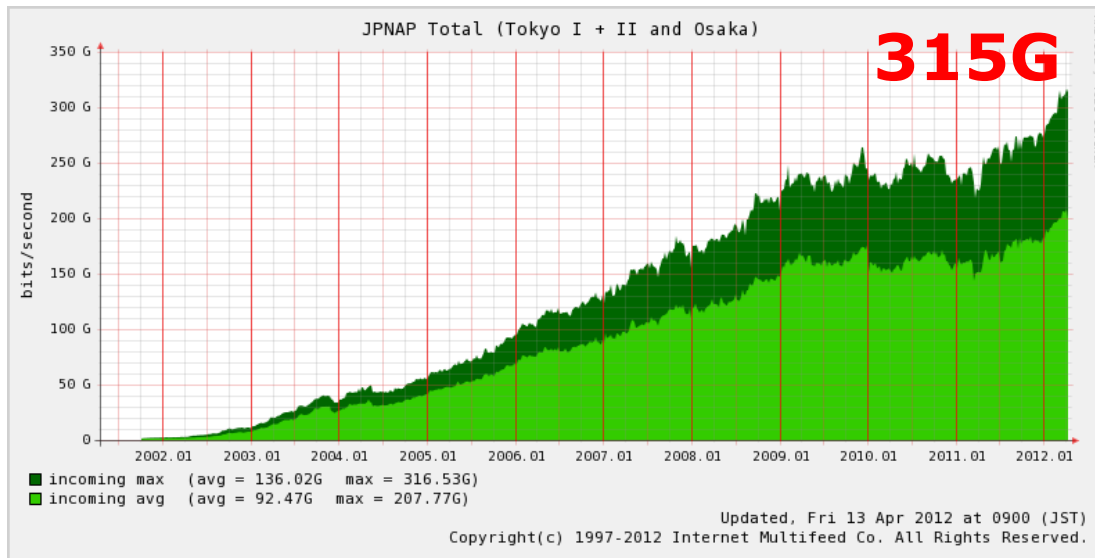


JPNAP update and customer's BGP parameter @ RouteServer

Tomoya Yoshida

JPNAP by INTERNET MULTIFEED CO.

JPNAP update

- **3 exchange points** in Japan
 - Tokyo I, Tokyo II, and Osaka
 - all independent networks
- Topics
 - Route Servers deployed in JPNAP Osaka.
 - Significant increase of mobile traffic.

	Customers	Traffic
Tokyo I	aprx. 90	245G
Tokyo II	aprx. 10	30G
Osaka	aprx. 30	40G

BGP hold time(IPv4)@RouteServer

of customers: aprx. 60

Hold time

BGP hold time(IPv6)@RouteServer

of customers: aprx. 30

BGP Capability(IPv4/IPv6)@RouteServer