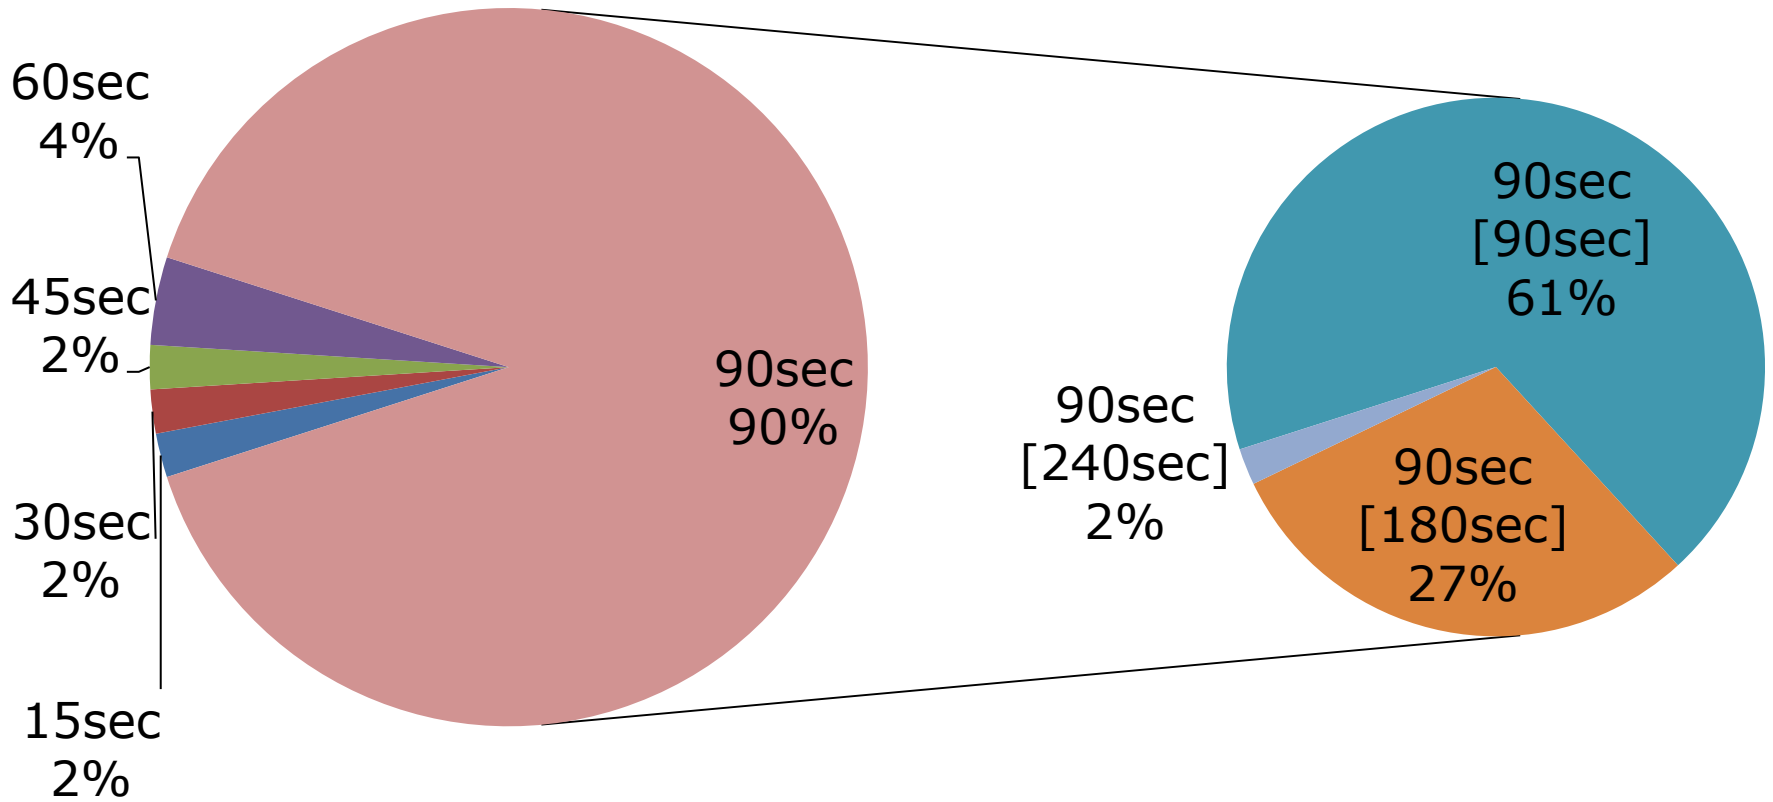

	Customers	Traffic
Tokyo I	aprx. 90	245G
Tokyo II	aprx. 10	30G
Osaka	aprx. 30	40G

BGP hold time(IPv4)@RouteServer

of customers: aprx. 60

Hold time

BGP hold time(IPv6)@RouteServer

of customers: aprx. 30

BGP Capability(IPv4/IPv6)@RouteServer