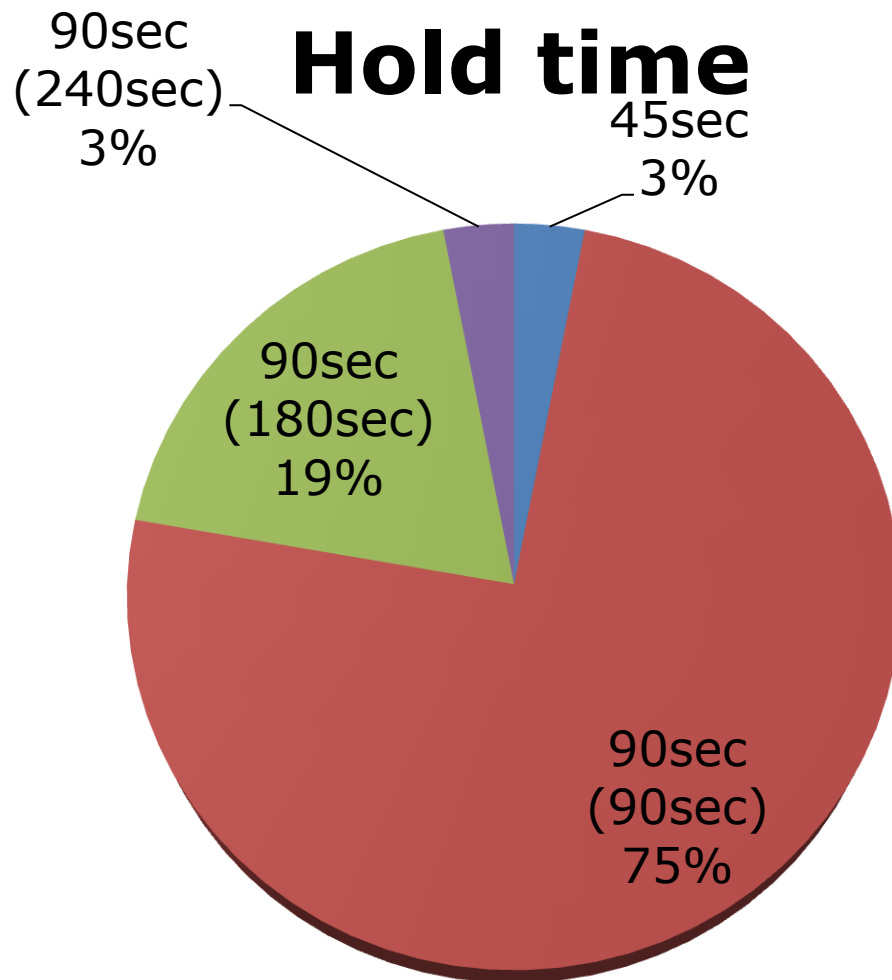

	Customers	Traffic
Tokyo I	aprx. 90	245G
Tokyo II	aprx. 10	30G
Osaka	aprx. 30	40G

BGP hold time(IPv4)@RouteServer

of customers: aprx. 60

Hold time

BGP hold time(IPv6)@RouteServer

of customers: aprx. 30

BGP Capability(IPv4/IPv6)@RouteServer